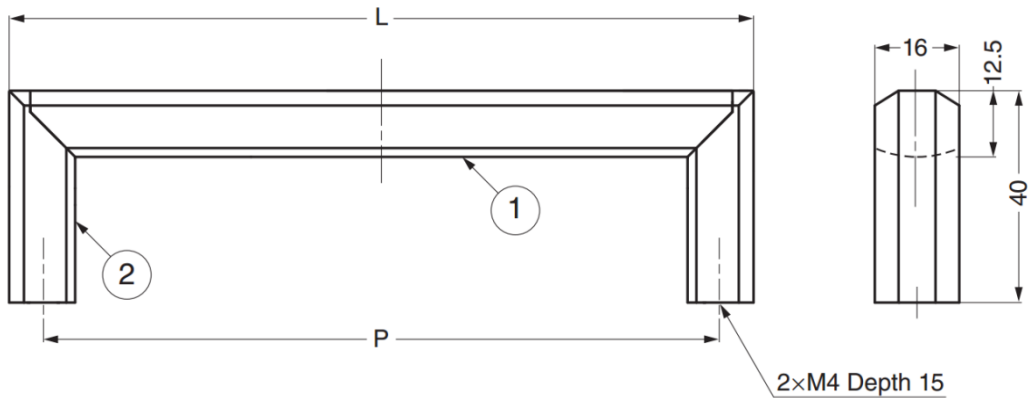

GXLA-HA Aluminium / Zinc Handle

Parts Included

- Truss head screw M4×25

No.	Part Name	Material	Finish
①	Handle	Aluminium Alloy	Anodized Silver
②	Leg	Zinc Alloy (ZDC)	Dull Chrome

Part No.	L	P
GXLA-HA96	109	96
GXLA-HA128	141	128
GXLA-HA192	205	192
GXLA-HA256	269	256
GXLA-HA320	333	320